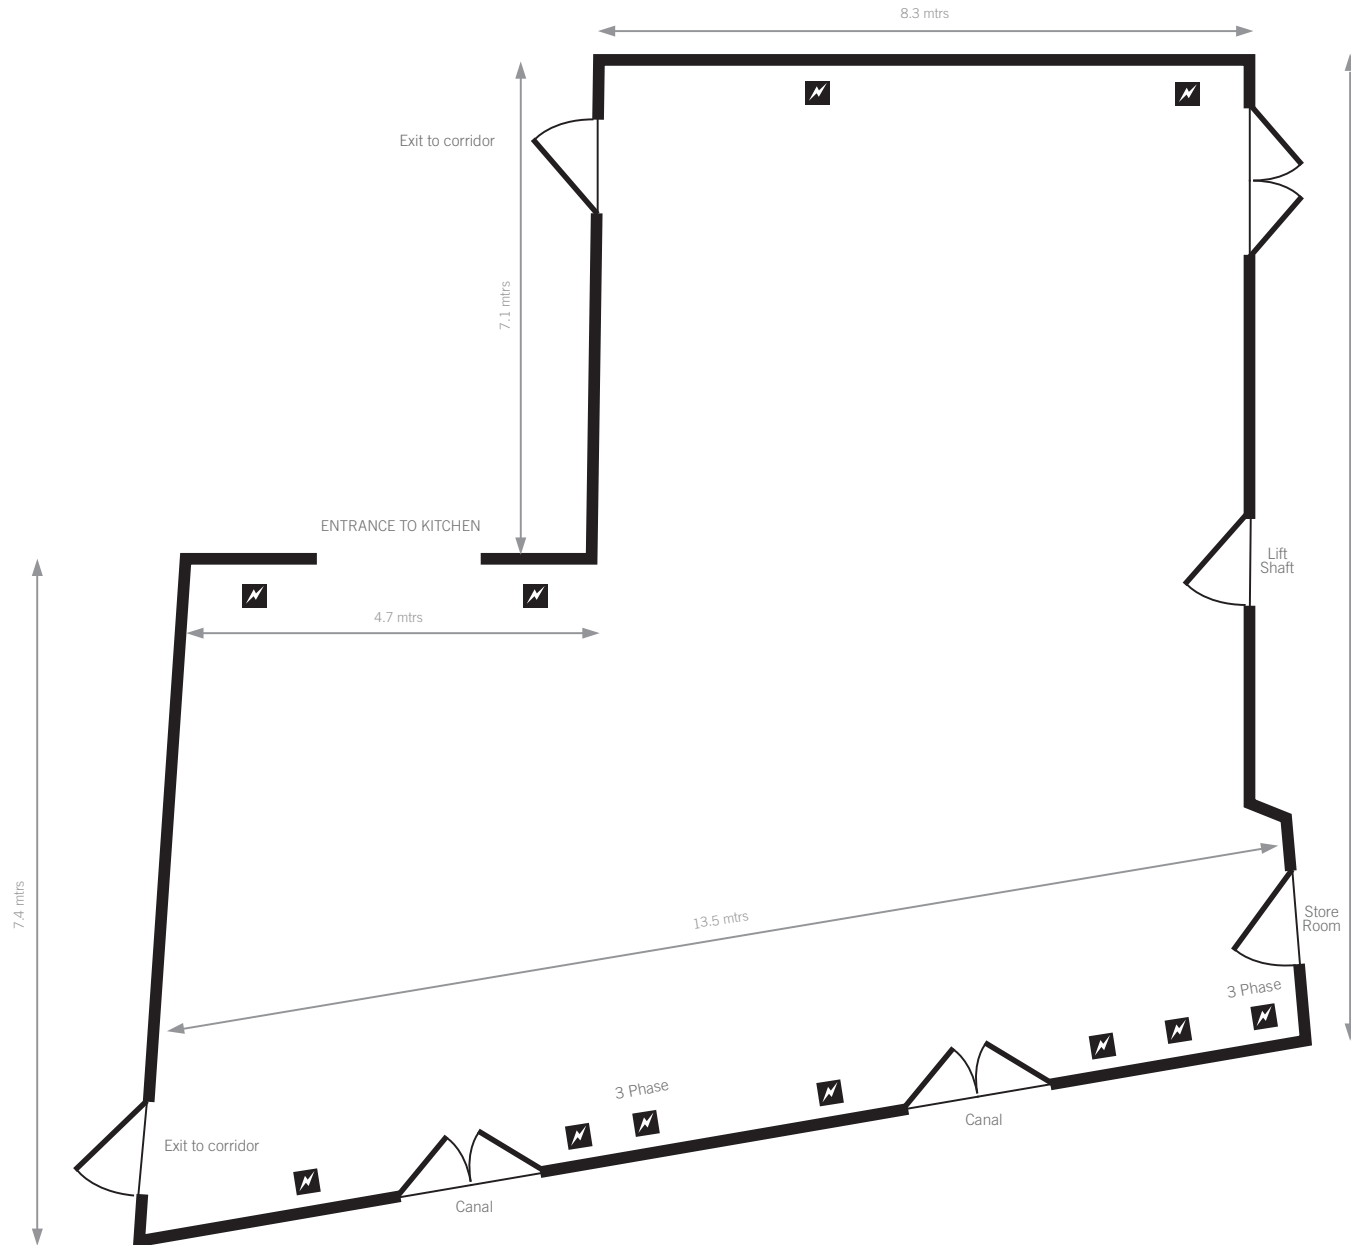

# Waterside Room Ground Floor

**Room height**  
2.5 mtrs

**Key**  
Double power socket  

All dimensions are approximate