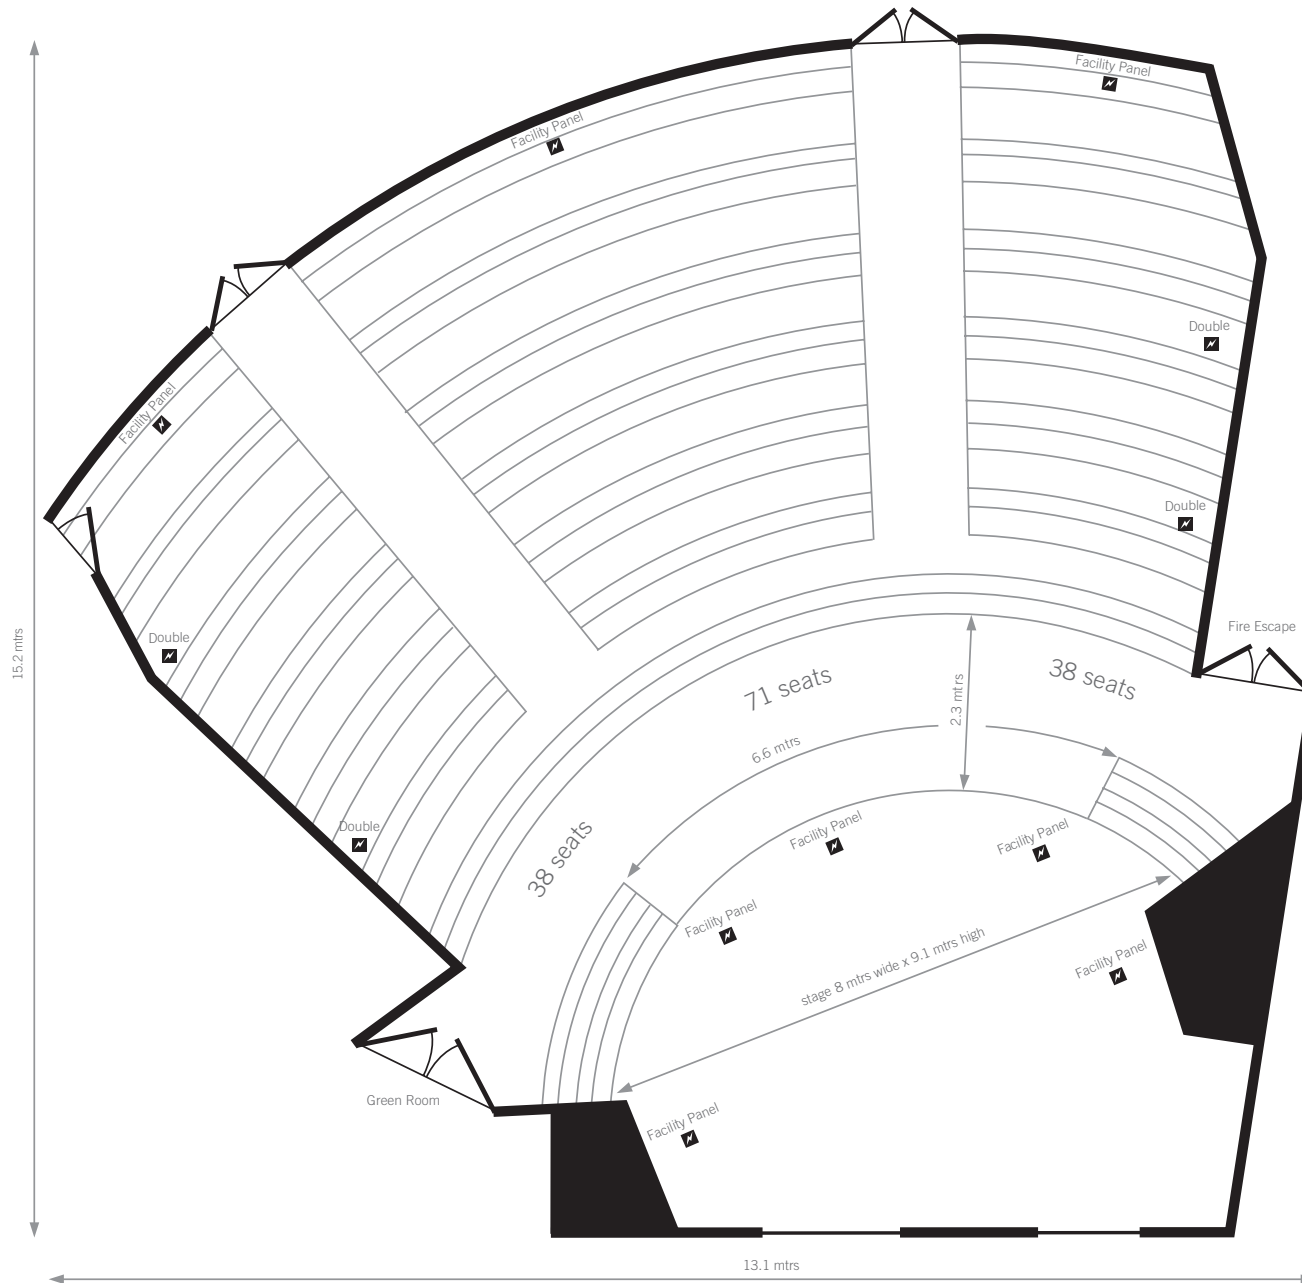

# Kingston Theatre Ground Floor

**Room height**  
9.1 mtrs

**Key**  
Double power socket  

All dimensions are approximate